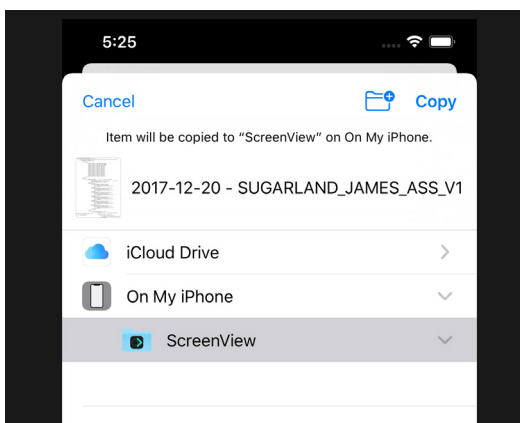

PIXELCLONE

SCREEN VIEW

QUICK START GUIDE

Mac iOS

Screen Setups can be found on your computer that runs Resolume in user/Documents/Resolume Arena/Presets/Advanced Output/

Send the .xml files over to your device by Mail, Whatsapp, Telegram etc.

Copy Screen Setups to your ScreenView folder on your Iphone or Ipad.

Open the Screen Setups by pressing the [...] button and find the .xml file on your device you want to view.