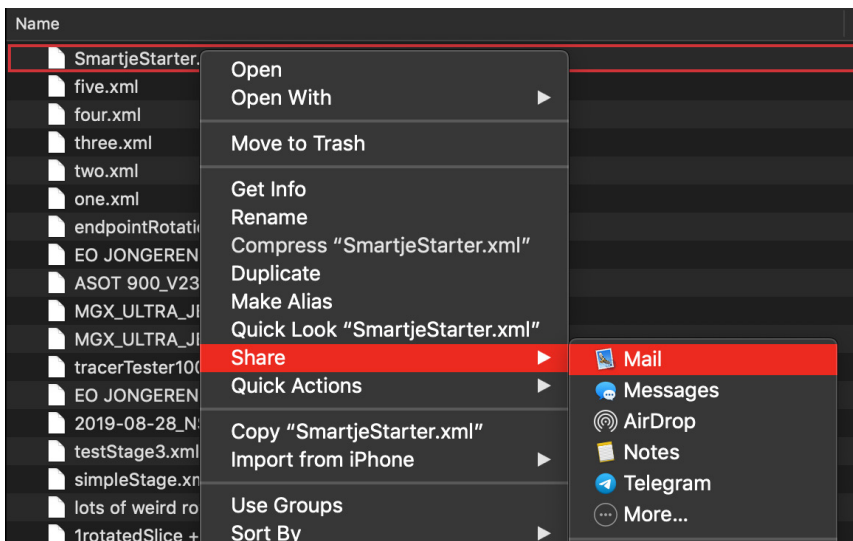

PIXELCLONE

SCREEN VIEW

QUICK START GUIDE

Mac iOS

Screen Setups can be found on your computer that runs Resolume in user/Documents/Resolume Arena/Presets/Advanced Output/

Send the .xml files over to your device by Mail, Whatsapp, Telegram etc.

Copy Screen Setups to your ScreenView folder on your Iphone or Ipad.

Open the Screen Setups by pressing the [...] button and find the .xml file on your device you want to view.